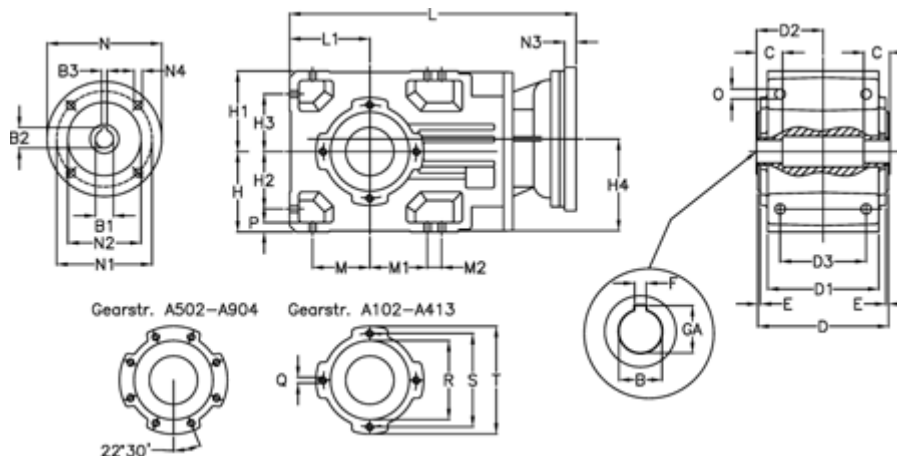

Article number: 29600201203230

Description: Bevel helical gearbox
A202UH30-12-P80B5

Measures

B = 30	D3 = 90	H3 = 60.0	N1 = 165	S = 115
B1 = 19	Description = A202UH30-xx-P80 B5	H4 = 93.0	N2 = 130	T = 140
B2 = 21.8	E = 3.0	L = 325.5	N3 = 0	
B3 = 6	F = 8	L1 = 80	N4 = M10x12	
C = 22	GA = 33.3	M = 60.0	O = 9.5	
D = 136	H = 80	M1 = 60.0	P = 9	
D1 = 110	H1 = 80	M2 = 0	Q = M8x15	
D2 = 70.0	H2 = 60.0	N = 200	R = 95	